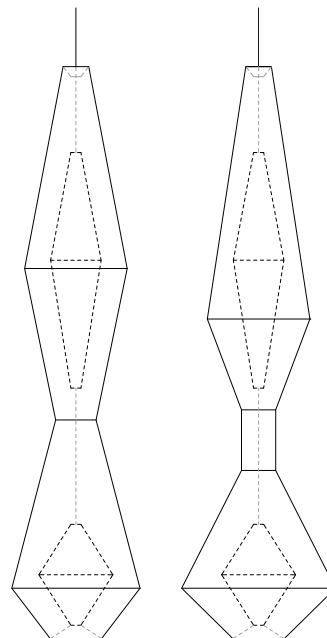

Technical Data Sheet

Mayu

—
Designed in 2016
Made by hand in Melbourne

Mayu

Approximate overall dimensions

Mayu 01: 380 mm Ø x 400 mm high
Mayu 02: 600 mm Ø x 340 mm high
Mayu 03: 400 mm Ø x 1200 mm high

Approximate weights

Mayu 05: 460 mm Ø x 1700 mm high

Approximate weights

Mayu 04: 2.2kg

Mayu 05: 2.2kg

Materials

White mesh fabric on transparent backing

Light source

4x Tridonic warm white LED plates - 2100lm / 15W total
240V driver - to be concealed in ceiling above canopy
Leading/trailing edge & phase cut dimmable as standard
Dali / DSI / Switch Dim drivers available on request

Standard fixtures included

- 1 x 80mm Ø ceiling canopy (white)
Black or silver also available on request
Ceiling canopies to house driver available on request
- 2 metres of white cloth flex
Additional length & other colours available on request

Warranty

1 year limited manufacturer's warranty
See website for details, terms & conditions

Lead time

6-8 weeks

Mayu 04 | 05

Mayu

Dimensions

Mayu Floor: 380 mm Ø x 1100 mm high