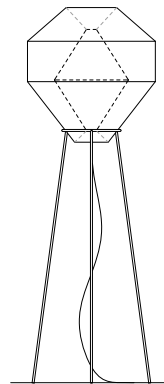

Mayu

Dimensions

Mayu Floor: 380 mm Ø x 1100 mm high

Approximate weight:

1.6kg

Materials

White mesh fabric on transparent backing
Power-coated steel floor stand

Voltage and maximum wattage

240V / 15W LED

Recommended globe

12W BC Warm White LED

Halogen and incandescent globes are not to be used as high heat output may damage the fabric shades

Standard fixtures included

- Black or white powder-coated floor stand other colours also available on request
- 3.5 metres of black or white plastic flex with inline foot switch (1.5m from shade) and wall plug
- Cloth flex and other colours available on request
- 1x 12W BC warm white LED globe

Care and maintenance

- Wipe off dust regularly with a clean dry soft cloth
- Remove any marks with a clean dampened soft cloth
- Liquids, detergents, abrasives and solvents should not be used to clean the fabric shades

Warranty

1 year limited manufacturer's warranty
See website for details, terms & conditions

Lead time

6-8 weeks

Mayu Floor

Colour and finish options

Floor Stand

(Other Dulux powder-coat colours available on request)