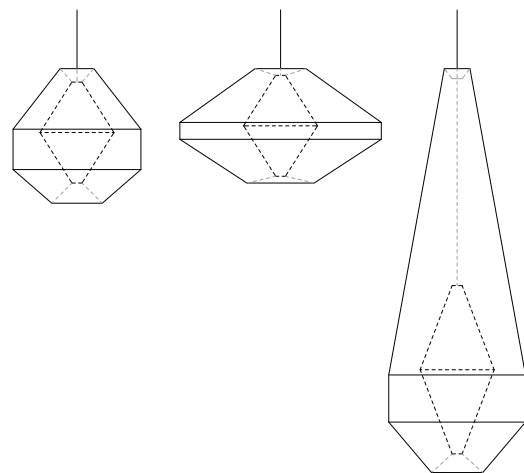

Technical Data Sheet

Mayu

—
Designed in 2016
Made by hand in Melbourne

Mayu

Approximate overall dimensions

Mayu 01: 380 mm Ø x 400 mm high
Mayu 02: 600 mm Ø x 340 mm high
Mayu 03: 400 mm Ø x 1200 mm high

Approximate weights

Standard fixtures included

- 1 x 80mm Ø white ceiling canopy
Black or silver also available on request
- 2 metres of white cloth flex
Additional length & other colours available on request
- 1 x dimmable 12W BC warm white LED globe

Warranty

1 year limited manufacturer's warranty
See website for details, terms & conditions

Lead time

6-8 weeks

Mayu 01 | 02 | 03

Mayu

Approximate overall dimensions

Mayu 04: 380 mm Ø x 1700 mm high