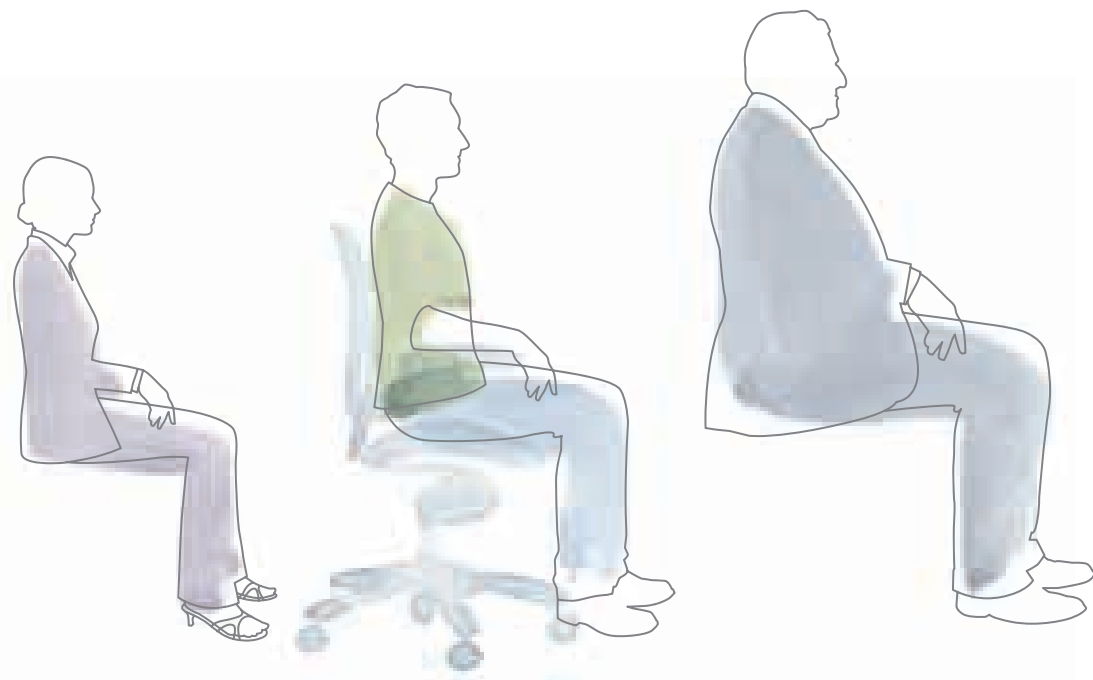

The most inclusive fit.

Aeron's three sizes and adjustability let it fit a broader diversity of sizes and shapes than any other work chair. Anybody – from the 1st percentile female to the 99th percentile male – can find the perfect fit with the A, B and C sizes of Aeron chairs.

To help ensure proper support, the stretch of Pellicle and the range of tilt tension are calibrated to the user weights and size ranges for each chair size.

Aeron's B-size chair fits the 5th percentile female to the 95th percentile male. With its A and C sizes, Aeron optimises fit for the small and large people toward the ends of the anthropometric bell curve.