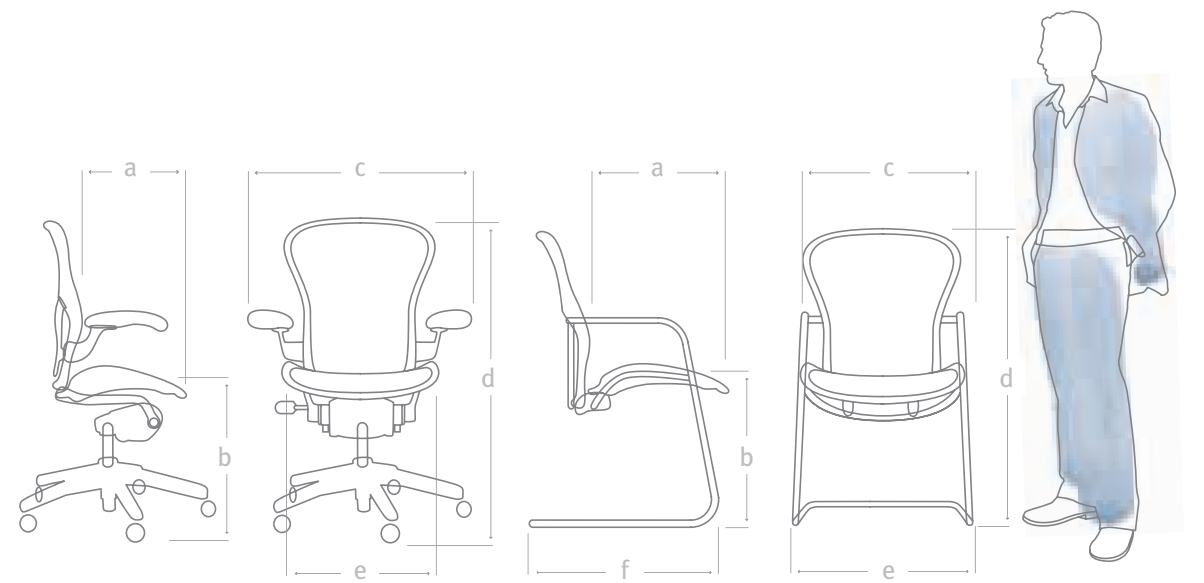

The most inclusive fit.

Aeron's three sizes and adjustability let it fit a broader diversity of sizes and shapes than any other work chair. Anybody – from the 1st percentile female to the 99th percentile male – can find the perfect fit with the A, B and C sizes of Aeron chairs.

To help ensure proper support, the stretch of Pellicle and the range of tilt tension are calibrated to the user weights and size ranges for each chair size.

Aeron's B-size chair fits the 5th percentile female to the 95th percentile male. With its A and C sizes, Aeron optimises fit for the small and large people toward the ends of the anthropometric bell curve.

	Size A	Size B	Size C	Side chair
a	400	432	470	495
B	365-495	400-552	400-552	445
C	663	678	714	508
D	1042	1067	1143	925
E	483	515	549	610

All dimensions are in millimetres.