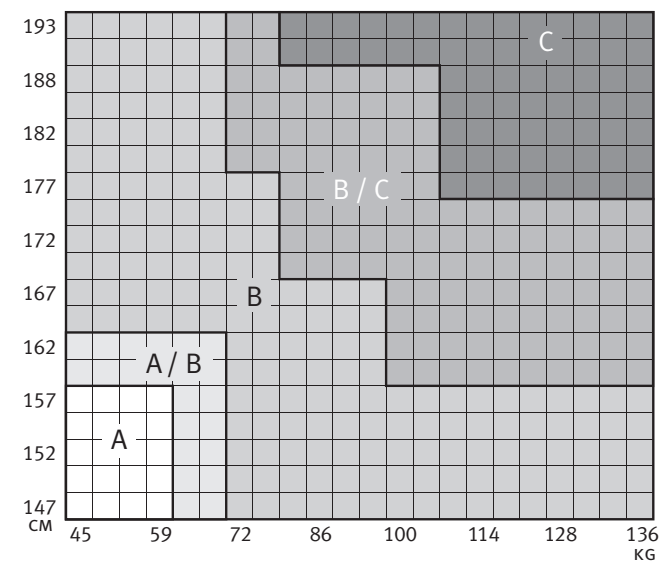

The most inclusive fit.

Aeron's three sizes and adjustability let it fit a broader diversity of sizes and shapes than any other work chair. Anybody – from the 1st percentile female to the 99th percentile male – can find the perfect fit with the A, B and C sizes of Aeron chairs.

To help ensure proper support, the stretch of Pellicle and the range of tilt tension are calibrated to the user weights and size ranges for each chair size.

Aeron's B-size chair fits the 5th percentile female to the 95th percentile male. With its A and C sizes, Aeron optimises fit for the small and large people toward the ends of the anthropometric bell curve.

	Size A	Size B	Size C	Side chair
a	400	432	470	495
B	365-495	400-552	400-552	445
C	663	678	714	508
D	1042	1067	1143	925
E	483	515	549	610

All dimensions are in millimetres.