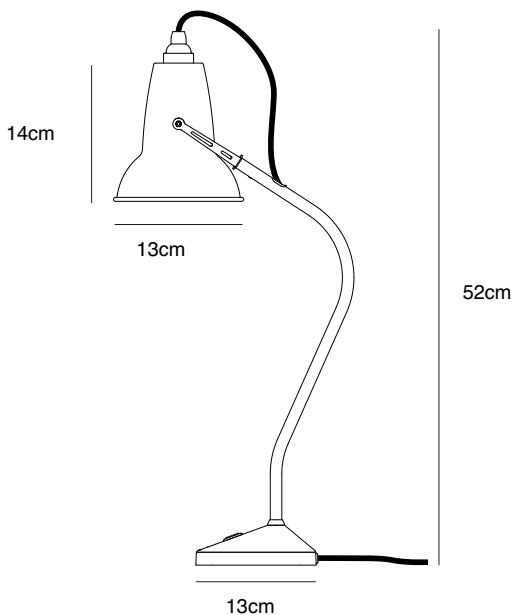

Original 1227™ Mini

ANGLEPOISE®

Original 1227™ Mini Collection | Technical Sheet

Launched In 2015 | Designed by George Carwardine

Max. 28cm

Colours

Table Lamp - Jet Black with Black Cable Braid
Table Lamp - Linen White with Grey Cable Braid
Table Lamp - Dove Grey with Grey Cable Braid

Description

Standing just 52cm tall from its tip to its toe, diminutive it may be, but our new Original 1227™ Mini Table Lamp with steel profiled arm packs quite a punch. The highly flexible shade allows the light to be focused just where it's needed and the stylish, pyramid-shaped base ensures perfect stability. Combine impeccable performance and reliability with that familiar, iconic shade shape, add a smart logo plaque for good measure, and what you have is undeniably an Anglepoise® lamp. Just the job for beside the bed or wherever space is an issue.

Materials

- Gloss paint finish
- Steel shade
- Chrome plated fittings
- Cast Iron base with steel cover
- Steel profiled arm

Dimensions

- Shade diameter: 13cm
- Shade height: 14cm
- Max reach: 20cm (from base to shade)
- Base size: 13 x 13cm
- Cable length: 180cm
- Lamp packaging (L x W x H): 23cm x 16.5cm x 46.5cm
- Lamp packaged weight: 2.4kg

Electrical

- Voltage: 220/240V, 50/60Hz
- Class II - Double insulated
- Base mounted push switch
- Plug: 3-pin UK plug to BS 1363
- E14 lamp holder
- Maximum permitted bulb: 15W CFL / 5W LED E14
- Bulb not included