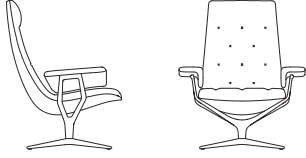

- powder-coated matt black
 - powder-coated matt bronze
-

Cover

Armchair 184-10 and stool 184-H1:

Armchair with back and stool all covered in the same fabric or leather.

Cover combinations armchair:

The seat and interior surface of the back are optionally available in a colour or material other than that of the back section. The price of the armchair is calculated by adding the prices for the **seat and back interior surface** and **the cover of the back section**. The back section of the armchair is available in every fabric and leather version and can be painted in matt bronze as an option.

Cover combinations footstool:

The seat is optionally available in a colour or material other than that of the cover seat shell. The price of the footstool is calculated like **Cover combinations armchair**.

Glides

Teflon glides for stone and carpets floors, felt glides for wooden floors.

HEALEY SOFT.

Technical drawings and dimensions

184-10

B/W 90 T/D 88 H 105
SH 42 ST/SD 48 AH 58

184-H1

B/W 55 T/D 50 H 41