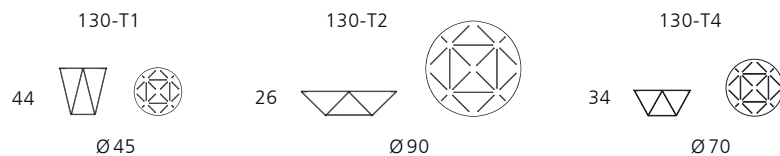

Steel:
- powder-coated bronze matt
- powder-coated black matt

Notice

The table is only available in one surface completely (table top and base).

Glides

Fitted with synthetic glides.

Technical drawings and dimensions

All dimensions in cm.