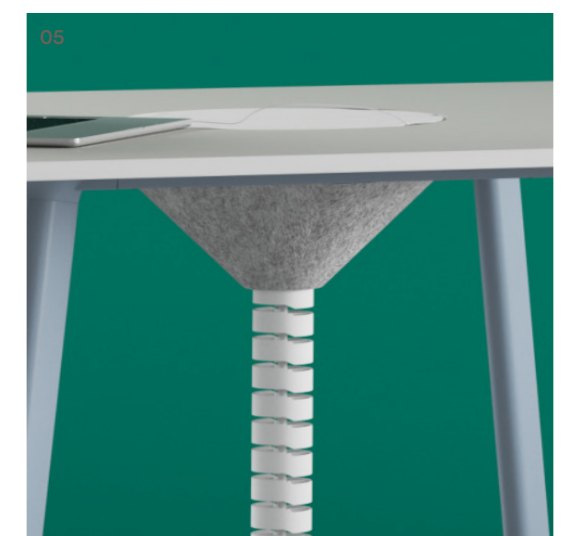

Available in three heights and with the option to add castors, Rosie is just as at home in the centre of a crucial brainstorming session as it is for a casual 1:1 meeting.

01 Rosie's simple lines and soft forms achieve a design aesthetic that is a perfect fit in today's workplace and yet will also remain timeless for years to come.

02 Available with soft-tread lockable castors at all three heights.

03 Integrated Footrail for 1050mmH frames.

04 Power Vortex is available with 2x power and 2x data or 4x power.

05 Power Vortex includes a fabric cable pocket with an entry for an umbilical to keep cables clean and tidy.

The modularity of the Rosie table system extends to the foot rail system that is included on all standing height tables.

The Power Vortex is a tidy in-table power solution that provides easy access to power to keep your laptop, phone or tablet charged during those agile collaborative sessions while keeping excess cabling off the table top.