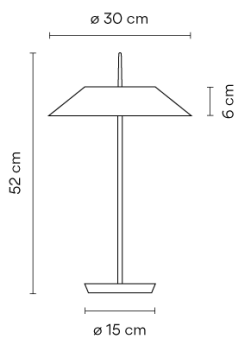

Mayfair

5505

Design By Diego Fortunato

The Mayfair lamps are a Diego Fortunato design proposal.

The entire Mayfair collection incorporates LED lighting and comes in various finishes: white, black, gold and copper.

VIBIA

Model Sheet

Finish	20 Gold Mayfair gold
	18 Graphite Mayfair RAL 7016
	67 Matt copper Mayfair copper brown
	93 White Mayfair RAL 9016

LED temperature color 2700 K

Dimming Sensor

Installation type Surface Canopy

Materials Shade: Steel
Diffuser: Polycarbonate
Vertical tube: Steel
Base: Zamak

Light source 1 x LED STRIP 24V 12,6W
1 x LED STRIP 24V 2,4W
D

LED CRI>90 1841 lm 96
2700 K

Driver CV - Constant Voltage
100-240 V 50/60 HZ

Remarks 24V transformer at plug
Touch sensitive dimmer switch on base

☐ ☒ Dimmer ☒ LED
☒ IP20 ☒ Bi-volt ☒ 50-60Hz

Application Table Lamps

Packaging 1 Box
0.615 m x 0.35 m x 0.22 m
Gross weight 4.9
Net weight 4.41
Vol. 0.0473

Lighting effect

General Lighting

Lamp that emits an upward or backward beam that is reflected by the ceiling or wall.

Photometric Data

Efficiency	22.66%
Coordinate System	CG
Total Flux	1840.50
Maximum Value	68.63