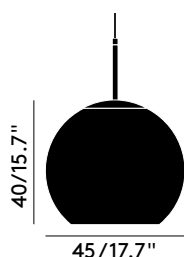

COPPER 45CM PENDANT EU

Code

Chrome MSS01RCHEU

Gold MSS01RGOEU

Year of Design	2005
Material	Polycarbonate
Bulb Spec	Silver and Gold – E14 25W (max).
Cable Spec	250cm/98.4in clear cable.
Dimmability	Mains dimmable (depending on lamp application).
Made To Order	MOQ 50 units, lead time 3 months