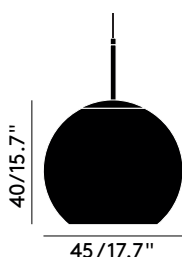

COPPER ROUND 45CM

Copper shade is an over-sized, blow moulded and perfectly reflective globe that kick started the recent craze for copper in interiors the world over. This year we strip away the copper in favour of two new radical attitudes. In high-reflective Blue, Copper shade takes on the weightless form of a helium-filled balloon, an unidentified space-age object. In fetish black, Copper Shade becomes a patent monochromatic orb, a slick black ball with a metallised aluminium interior.

COPPER 25CM PENDANT EU

Code	
Bronze	MSS4501-PEUM3
Copper	MSS01REU
Black	MSS01RBKEU
Blue	MSS01RBLEU

Year of Design	2005
Material	Polycarbonate
Bulb Spec	Copper Bronze – E27 60W (max), Copper, Black & Blue – E14 25W (max). Bulb not included.
Cable Spec	250cm/98.4in clear cable.
Dimmability	Mains dimmable (depending on lamp application).

COPPER ROUND 45CM

MADE TO ORDER

Copper shade is an over-sized, blow moulded and perfectly reflective globe that kick started the recent craze for copper in interiors the world over. This year we strip away the copper in favour of two new radical attitudes. In high-reflective Blue, Copper shade takes on the weightless form of a helium-filled balloon, an unidentified space-age object. In fetish black, Copper Shade becomes a patent monochromatic orb, a slick black ball with a metallised aluminium interior.

Germany

Packaging

Height	0.57 m
Width	0.48 m
Length	0.48 m
Weight	3.7 kg

Product weight

1.88 kg

Ceiling Rose Included

Bronze - Black Metal
Copper - Polished Copper Steel
Black - Gloss Black Steel
Blue - Gloss Blue Steel
Chrome - Polished Chrome Steel
Gold - Polished Brass Steel