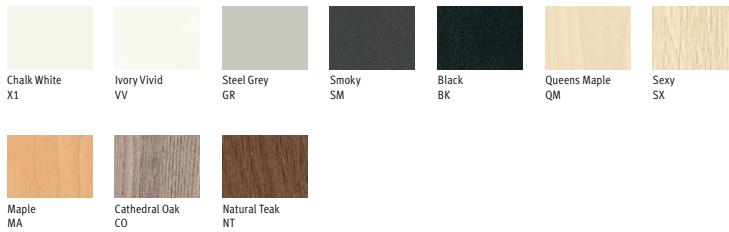

HermanMiller
Byne System™
CMF Chip Chart

HermanMiller

Byne System™ CMF Chip Chart

The Choice is Yours

Byne System™ is available in a variety of finishes for surfaces, frames and screens, letting you personalise your look.

Paint

Wooden Leg

Wood Melamine

Laminate

Textiles Aberdeen

HermanMiller

Byne System™ CMF Chip Chart

Metaphor