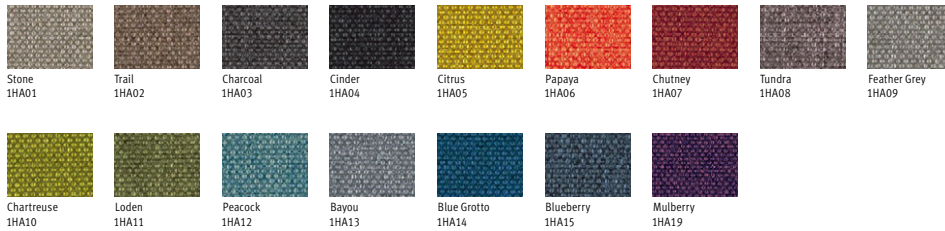

HermanMiller

Byne System™ CMF Chip Chart

Metaphor

Medley

Zen