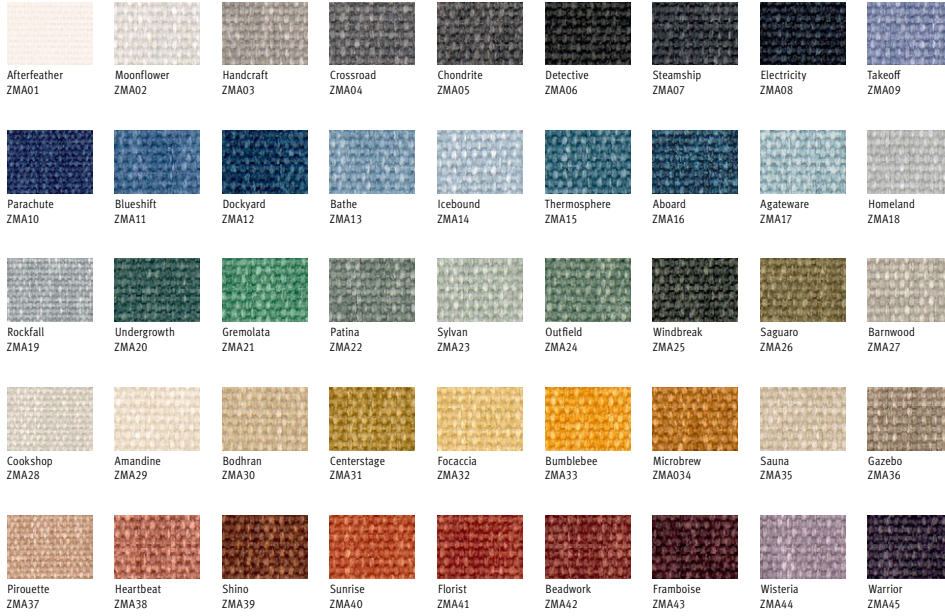

Paint

Wooden Leg

Wood Melamine

Laminate

Textiles Aberdeen

HermanMiller

Byne System™ CMF Chip Chart

Metaphor