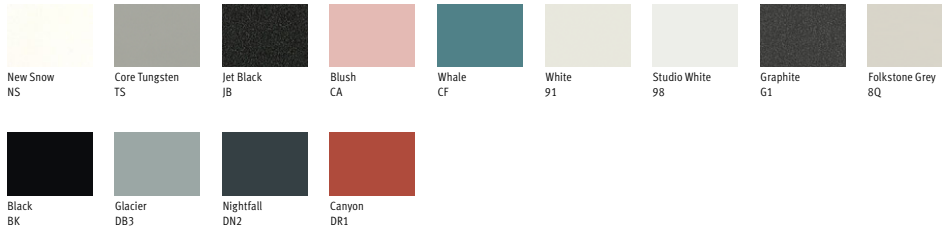

HermanMiller
Byne System™
CMF Chip Chart

HermanMiller

Byne System™ CMF Chip Chart

The Choice is Yours

Byne System™ is available in a variety of finishes for surfaces, frames and screens, letting you personalise your look.

Paint

Wooden Leg

Wood Melamine

Laminate

Textiles Aberdeen

HermanMiller

Byne System™ CMF Chip Chart

Metaphor