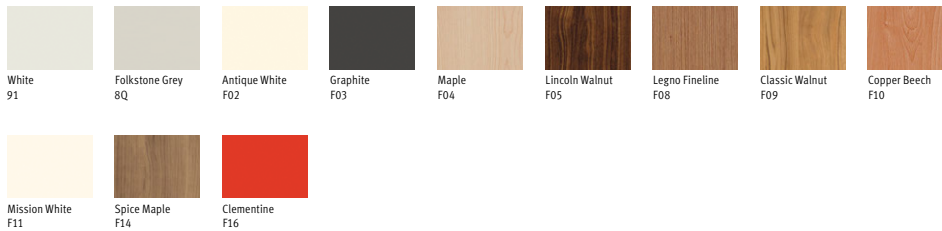

HermanMiller
Byne System™
CMF Chip Chart

HermanMiller

Byne System™ CMF Chip Chart

The Choice is Yours

Byne System™ is available in a variety of finishes for surfaces, frames and screens, letting you personalise your look.

Paint

Wooden Leg

Wood Melamine

Laminate

Textiles Aberdeen

HermanMiller

Byne System™ CMF Chip Chart

Metaphor