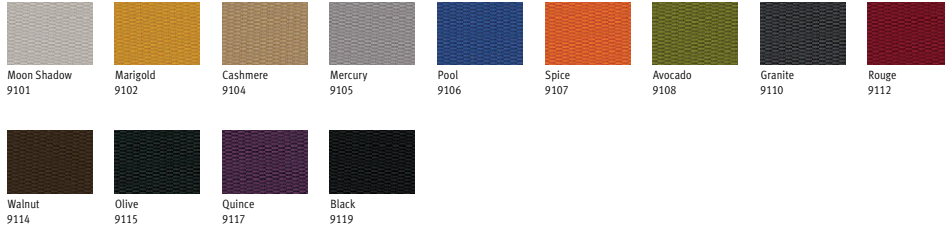

Medley

Zen

HermanMiller

Byne System™ CMF Chip Chart

Cosmo

TriGrid

Ring

Hextar