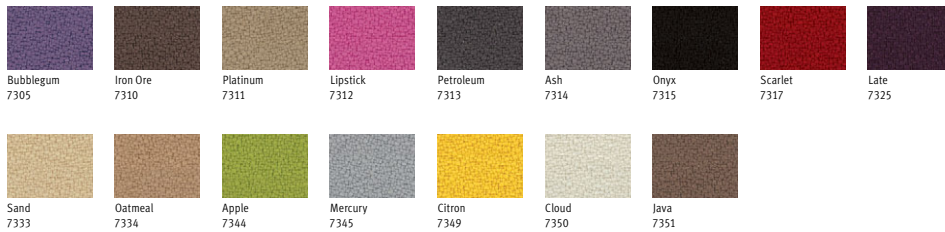

HermanMiller

Byne System™ CMF Chip Chart

Metaphor

Medley

Zen