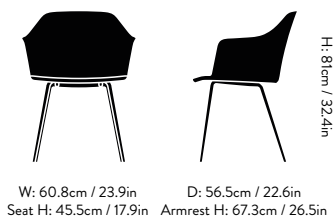

Rely^{HW33} Hee Welling 2021

Product category

Armchair w. plastic shell

Environment

Indoor

Material

Polypropylene, glass fiber, steel tube base.

Production process

Shell made from 100% recycled polypropylene with 10% fiber glass. Tube base is made from steel tubes in a powder coated or chrome finish. Seat pad available upon request.

Base finishes

Chrome, Bronzed, Black

Gliders

Plastic gliders installed as standard. Felt gliders available upon request.

Shell colours

Black, White, Red Brown, Light Blue, Beige Sand, Stone Grey

Dimensions

H: 81cm / 32.4in, W: 60.8cm / 23.9in,
D: 56.5cm / 22.6in, Seat height: 45.5cm / 17.9in,
Armrest height: 67.3cm / 26.5in

Packaging dimensions

H: 85cm / 33.46in, W: 62cm / 24.41in,
D: 62cm / 24.41in

Weight

Product: 6.9kg / Incl. packaging: 10.9kg

Strength, durability and safety testing

The chair is tested for strength, durability and safety according to: – EN 16139 Level 2 (Seating)

Cleaning instructions

Please download our Material Care & Cleaning instructions through www.andtradition.com

Related products