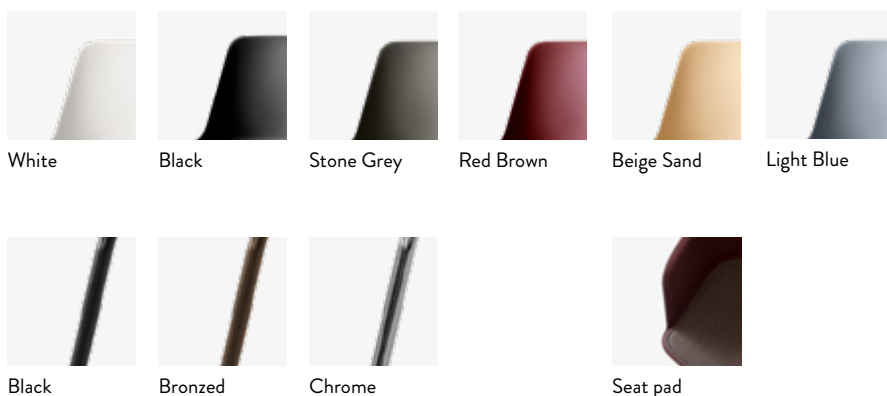

Related products