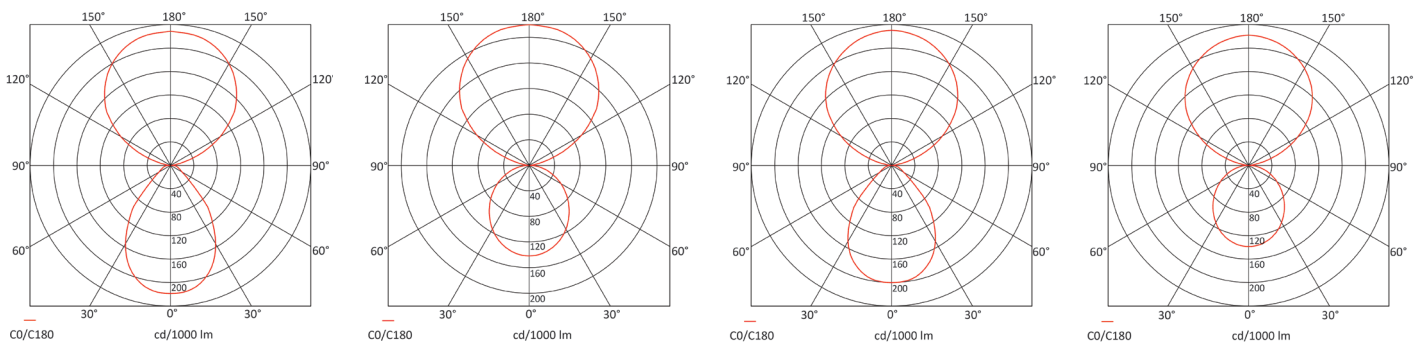

ViVAA TECHNICAL DATA

Sample of light distributions available

ViVAA features at a glance

- Stainless steel luminaire housing
- 50,000 maintenance-free hours of LED life
- High-quality components and materials
- Available as ceiling mount or pendant
- 16" or 24" diameter fixtures
- Suitable for any room height including sloped ceilings
- Easy to clean
- CDP microprism, satine diffuser
- 0-10V dimmable

High quality LED modules

Model	Diameter (inches)	Lumens	Power	Controls	Color Temperature	Type
ViVAA C400	16	5300	55W	on/off and 0-10V dimming standard	3000K/4000K	Ceiling or pendant
	16	7000	70W	on/off and 0-10V dimming standard	3000K/4000K	Ceiling or pendant
ViVAA C600	24	5300	55W	on/off and 0-10V dimming standard	3000K/4000K	Ceiling or pendant
	24	7000	70W	on/off and 0-10V dimming standard	3000K/4000K	Ceiling or pendant