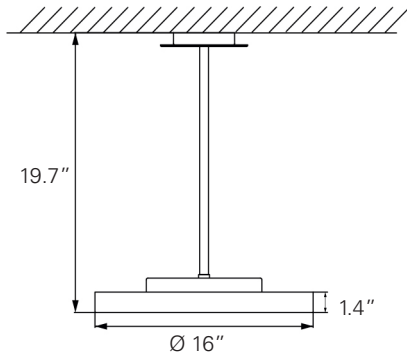

ViVAA TECHNICAL DATA

Sample of light distributions available

ViVAA features at a glance

- Stainless steel luminaire housing
- 50,000 maintenance-free hours of LED life
- High-quality components and materials
- Available as ceiling mount or pendant
- 16" or 24" diameter fixtures
- Suitable for any room height including sloped ceilings
- Easy to clean
- CDP microprism, satine diffuser
- 0-10V dimmable

High quality LED modules

Model	Diameter (inches)	Lumens	Power	Controls	Color Temperature	Type
ViVAA C400	16	5300	55W	on/off and 0-10V dimming standard	3000K/4000K	Ceiling or pendant
	16	7000	70W	on/off and 0-10V dimming standard	3000K/4000K	Ceiling or pendant
ViVAA C600	24	5300	55W	on/off and 0-10V dimming standard	3000K/4000K	Ceiling or pendant
	24	7000	70W	on/off and 0-10V dimming standard	3000K/4000K	Ceiling or pendant