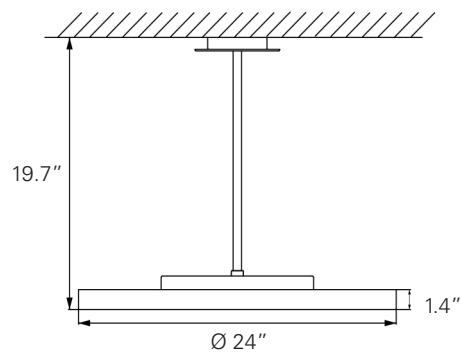

ViVAA TECHNICAL DATA

Sample of light distributions available

ViVAA features at a glance

- Stainless steel luminaire housing
- 50,000 maintenance-free hours of LED life
- High-quality components and materials
- Available as ceiling mount or pendant
- 16" or 24" diameter fixtures
- Suitable for any room height including sloped ceilings
- Easy to clean
- CDP microprism, satine diffuser
- 0-10V dimmable

High quality LED modules

Model	Diameter (inches)	Lumens	Power	Controls	Color Temperature	Type
ViVAA C400	16	5300	55W	on/off and 0-10V dimming standard	3000K/4000K	Ceiling or pendant
	16	7000	70W	on/off and 0-10V dimming standard	3000K/4000K	Ceiling or pendant
ViVAA C600	24	5300	55W	on/off and 0-10V dimming standard	3000K/4000K	Ceiling or pendant
	24	7000	70W	on/off and 0-10V dimming standard	3000K/4000K	Ceiling or pendant