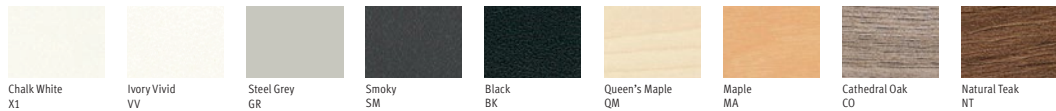

HermanMiller
Ratio® CMF Chip Chart

Herman Miller

Ratio® CMF Chip Chart

The Choice is Yours

Ratio is available in a variety of finishes for surfaces, frames and screens, letting you personalise your look.

Surface Laminates

Melamine

Frames Paint Finish

Screens Fabric

Samples are representative of the material to be supplied and may not indicate an exact match; some variation may occur. For more information, please visit hermanmiller.com