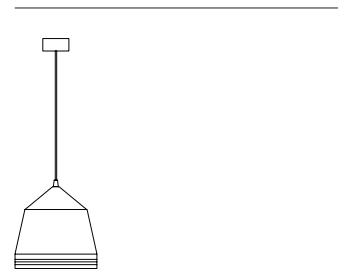

Cooper

Standard fixtures included

- 1 x 80mm Ø ceiling canopy (black)
White also available on request
- 2 metres of 2 core flex (black)
White also available on request
- 1 x ceramic E27 lamp holder
- 1 x non-dimmable 6W 3000K (warm white)
E27 LED globe – 450 lumen output
Dimmable globe available on request

Aluminium

Powder-coated aluminium

Black Ace

Flat White

Burgundy Wine

Mallard Green

Beta Blue

Hillside Green

Aspen Green

Custom powder-coat colours available on request

Cooper

Size: 250 mm Ø x 250 mm

Weight: Approx. 1kg