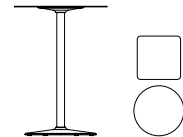

All Tait pieces are made locally and come with a 5-year warranty.

**Dining Chair**  
430mm x 515mm x 765mm H  
(450mm seat height)

**Dining Table**  
1500mm x 750mm x 730mm H  
1800mm x 900mm x 730mm H  
2100mm x 900mm x 730mm H  
2400mm x 900mm x 730mm H  
2400mm x 1050mm x 730mm H

**Stacking Chair**  
555mm x 515mm x 765mm H  
(450mm seat height)

**Bench Seat**  
1500mm x 400mm x 450mm H  
1800mm x 400mm x 450mm H  
2100mm x 400mm x 450mm H  
2400mm x 400mm x 450mm H

**Bar Stool**  
450mm x 480mm x 940mm H  
(750mm seat height)  
450mm x 480mm x 840mm H  
(650mm seat height)

**Café Table**  
650mm x 650mm x 730mm H  
750mm Dia x 730mm H  
750mm x 650mm x 730mm H  
750mm x 650mm x 730mm H 'D'  
900mm Dia x 730mm H

**Round Dining Table**  
1200mm Dia x 730mm H

**Bar Table**  
750mm Dia x 1050mm H  
650mm x 650mm x 1050mm H