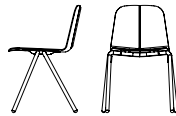

All Tait pieces are made locally and come with a 5-year warranty.

**Dining Chair**  
430mm x 515mm x 765mm H  
(450mm seat height)

**Dining Table**  
1500mm x 750mm x 730mm H  
1800mm x 900mm x 730mm H  
2100mm x 900mm x 730mm H  
2400mm x 900mm x 730mm H  
2400mm x 1050mm x 730mm H

**Stacking Chair**  
555mm x 515mm x 765mm H  
(450mm seat height)

**Bench Seat**  
1500mm x 400mm x 450mm H  
1800mm x 400mm x 450mm H  
2100mm x 400mm x 450mm H  
2400mm x 400mm x 450mm H

**Bar Stool**  
450mm x 480mm x 940mm H  
(750mm seat height)  
450mm x 480mm x 840mm H  
(650mm seat height)

**Café Table**  
650mm x 650mm x 730mm H  
750mm Dia x 730mm H  
750mm x 650mm x 730mm H  
750mm x 650mm x 730mm H 'D'  
900mm Dia x 730mm H

**Round Dining Table**  
1200mm Dia x 730mm H

**Bar Table**  
750mm Dia x 1050mm H  
650mm x 650mm x 1050mm H