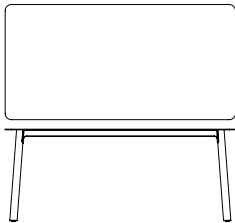

## Seam Collection

Designed by Adam Cornish

Through a series of simple cuts and folds, the seam detail along the spine of the chair is the signature feature of the Seam Collection.

Spanning commercial to residential and hospitality to corporate applications, each piece in this complete and comprehensive collection is designed for outdoor use, though is equally at home indoors.

All Tait pieces are made locally and come with a 5-year warranty.

**Dining Chair**  
430mm x 515mm x 765mm H  
(450mm seat height)

**Dining Table**  
1500mm x 750mm x 730mm H  
1800mm x 900mm x 730mm H  
2100mm x 900mm x 730mm H  
2400mm x 900mm x 730mm H  
2400mm x 1050mm x 730mm H

**Stacking Chair**  
555mm x 515mm x 765mm H  
(450mm seat height)

**Bench Seat**  
1500mm x 400mm x 450mm H  
1800mm x 400mm x 450mm H  
2100mm x 400mm x 450mm H  
2400mm x 400mm x 450mm H

**Bar Stool**  
450mm x 480mm x 940mm H  
(750mm seat height)  
450mm x 480mm x 840mm H  
(650mm seat height)

**Café Table**  
650mm x 650mm x 730mm H  
750mm Dia x 730mm H  
750mm x 650mm x 730mm H  
750mm x 650mm x 730mm H 'D'  
900mm Dia x 730mm H

**Round Dining Table**  
1200mm Dia x 730mm H

**Bar Table**  
750mm Dia x 1050mm H  
650mm x 650mm x 1050mm H