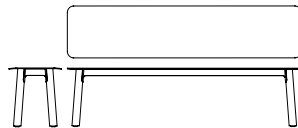

All Tait pieces are made locally and come with a 5-year warranty.

**Dining Chair**  
430mm x 515mm x 765mm H  
(450mm seat height)

**Dining Table**  
1500mm x 750mm x 730mm H  
1800mm x 900mm x 730mm H  
2100mm x 900mm x 730mm H  
2400mm x 900mm x 730mm H  
2400mm x 1050mm x 730mm H

**Stacking Chair**  
555mm x 515mm x 765mm H  
(450mm seat height)

**Bench Seat**  
1500mm x 400mm x 450mm H  
1800mm x 400mm x 450mm H  
2100mm x 400mm x 450mm H  
2400mm x 400mm x 450mm H

**Bar Stool**  
450mm x 480mm x 940mm H  
(750mm seat height)  
450mm x 480mm x 840mm H  
(650mm seat height)

**Café Table**  
650mm x 650mm x 730mm H  
750mm Dia x 730mm H  
750mm x 650mm x 730mm H  
750mm x 650mm x 730mm H 'D'  
900mm Dia x 730mm H

**Round Dining Table**  
1200mm Dia x 730mm H

**Bar Table**  
750mm Dia x 1050mm H  
650mm x 650mm x 1050mm H