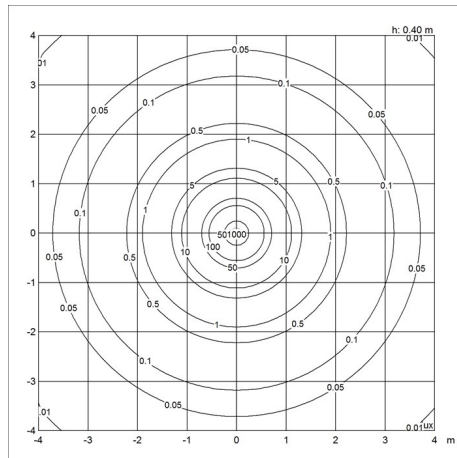

Design

GamFratesi

Weight

Min: 3.05 kg Max: 3.6 kg

Finish

Black, Brass/black, Brass/white, White

Light distribution diagrams

Isolux

Spare parts & accessories

Product

- ADAPTOR 12V BLK
- ADAPTOR 12V WHT

Variant number

- 5744164867
- 5744164870