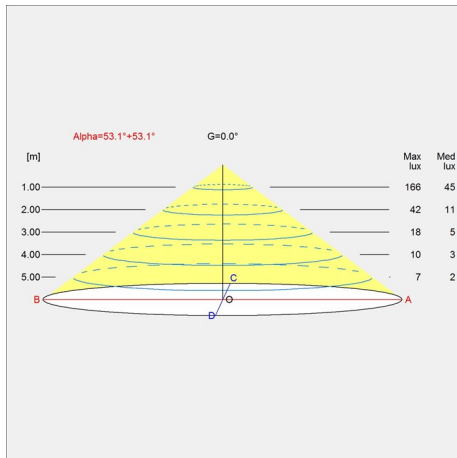

Design

GamFratesi

Weight

Min: 3.05 kg Max: 3.6 kg

Finish

Black, Brass/black, Brass/white, White

Light distribution diagrams

Cartesian