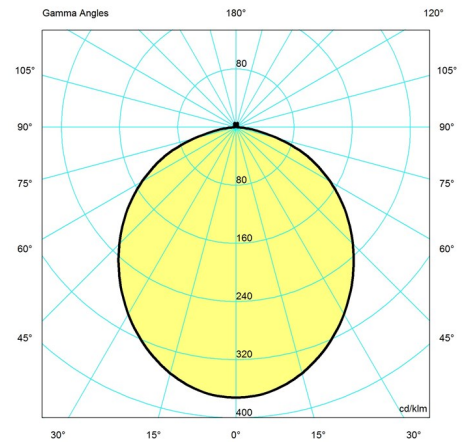

Polar

Spare parts & accessories

Product

- ADAPTOR 12V BLK
- ADAPTOR 12V WHT

Variant number

- 5744164867
- 5744164870