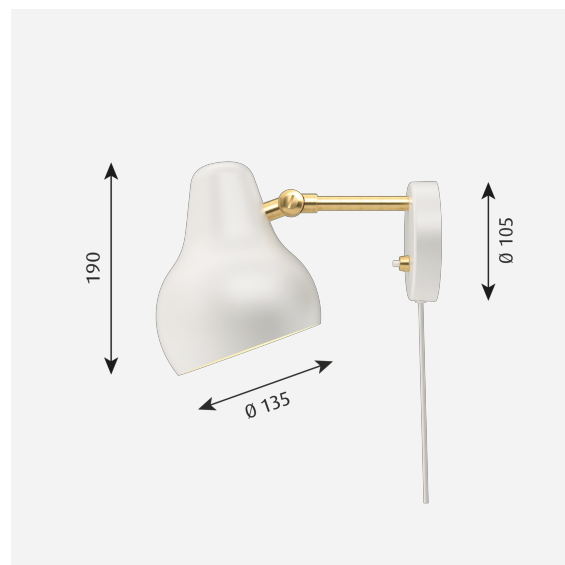

# VL38 Wall

The fixture emits downward directed light. The angle of the shade can be adjusted to optimize light distribution. The shade is painted white on the inside to ensure a soft comfortable light.

### Information

Please note that the brass surfaces are untreated. This means that the surface will change over time and develop a patina.

Function to set a fixed light level each time the lamp is connected to main power. LED driver integrated in wall box. Two light levels 50% or 100%. Timer function to automatically turn off the light after amount of time, selectable between off/4 hours/8 hours. Adjustable (up and down) and rotating (to the side) lamp shade. For LED replacement kit please contact Louis Poulsen. The innovation of the LED technology is constant. The specifications mentioned are based on present technology.