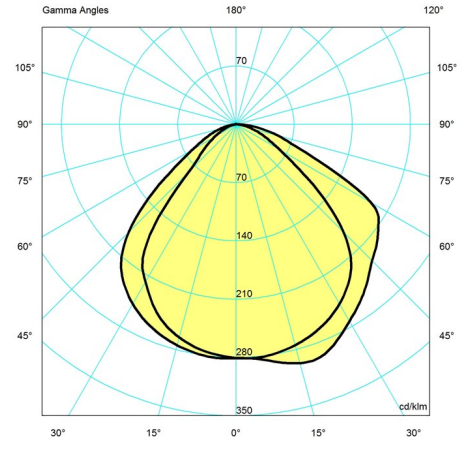

Light distribution diagrams

Cartesian

Isolux

Polar

Spare parts & accessories

Product

- FOOT SWITCH, ON/OFF, BLACK
- FOOT SWITCH, ON/OFF, WHITE

Variant number