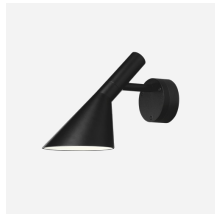

Materials

Shade: Spun steel or stainless steel. Base: Die cast zinc or stainless steel. Stem: Steel or stainless steel.

Mounting

Cable type: Plastic cord with plug. Cable length: 2.4m. Light control: In-line switch on cord.

Product family

AJ Table

AJ Wall

AJ Mini Table

AJ Royal

AJ 50 Wall

Product variants

Light source	Colour	Class	Switch	Cable type
1x20W E27	<input type="radio"/> Aubergine	II	W/ON/OFF SWITCH	BLK PL
	<input type="radio"/> Black			WHT PL
	<input type="radio"/> Dark green			
	<input type="radio"/> Dark grey			
	<input type="radio"/> Light grey			
	<input checked="" type="radio"/> Midnight blue			
	<input type="radio"/> Original grey			
	<input type="radio"/> Pale petroleum			
	<input type="radio"/> Pale rose			
	<input type="radio"/> Rusty red			
	<input type="radio"/> Stainl steel polish			
	<input type="radio"/> Ultra blue			
	<input type="radio"/> Wht			
	<input type="radio"/> Yellow ochre			

Product description

Terse and iconic design
A semi-conical fixture head.
An arm fixed to a round mounting box holds the fixture head.
Fixture head pivots to direct light as needed.
Different colour variants.
Is a member of a product family for both outdoor and indoor

Mounting

Portable fixture plugs into standard wall outlet.

Light description

The fixture emits glare free, directed light.
Combined direct and indirect light ensures directed light with soft shadows
The shade is painted white on the inside to ensure a soft comfortable light distribution.