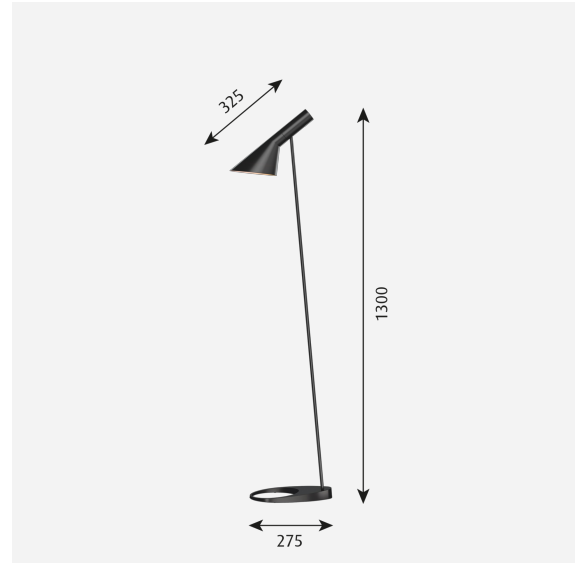

Materials

Shade: Spun steel or stainless steel. Base: Die cast zinc or stainless steel. Stem: Steel or stainless steel.

Mounting

Cable type: Plastic cord with plug. Cable length: 2.4m. Light control: In-line switch on cord.

Class

Ingress protection IP20. Electric shock protection II w/o ground.

Light source

1x20W E27

Information

The white, original grey and pale rose versions are supplied with a white cable. The other versions are supplied with a black cable.

Product family

AJ Table

AJ Wall

AJ Mini Table

AJ Royal

AJ 50 Wall

Product variants

Light source	Colour	Class	Switch	Cable type
1x20W E27	<input type="radio"/> Aubergine	II	W/ON/OFF SWITCH	BLK PL
	<input type="radio"/> Black			WHT PL
	<input type="radio"/> Dark green			
	<input type="radio"/> Dark grey			
	<input type="radio"/> Light grey			
	<input checked="" type="radio"/> Midnight blue			
	<input type="radio"/> Original grey			
	<input type="radio"/> Pale petroleum			
	<input type="radio"/> Pale rose			
	<input type="radio"/> Rusty red			
	<input type="radio"/> Stainl steel polish			
	<input type="radio"/> Ultra blue			
	<input type="radio"/> Wht			
	<input type="radio"/> Yellow ochre			

Product description

Terse and iconic design
A semi-conical fixture head.
An arm fixed to a round mounting box holds the fixture head.
Fixture head pivots to direct light as needed.
Different colour variants.
Is a member of a product family for both outdoor and indoor