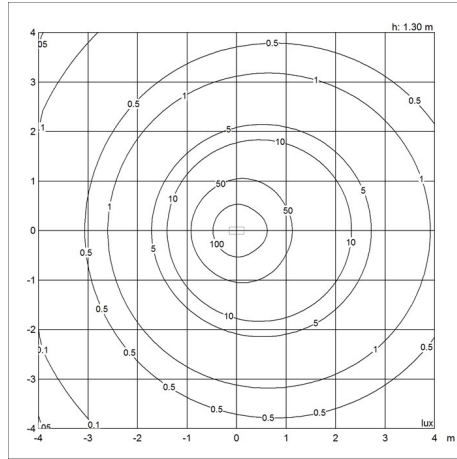

Light distribution diagrams

Isolux

Spare parts & accessories

Product

- FOOT SWITCH, ON/OFF, BLACK
- FOOT SWITCH, ON/OFF, WHITE

Variant number

- 571700000
- 571700013