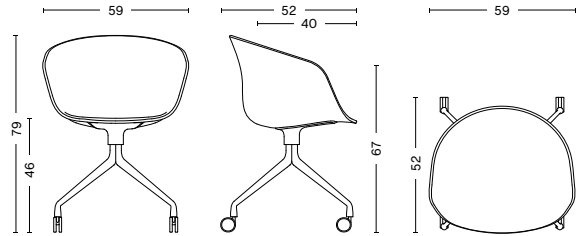

SHELL COLOUR

BASE FINISH

DIMENSIONS

WIDTH / 59 cm / 23.23"

DEPTH / 52 cm / 20.47"

HEIGHT / 79 cm / 31.1"

SEAT HEIGHT / 46 cm / 18.11"

SEAT DEPTH / 40 cm / 15.75"