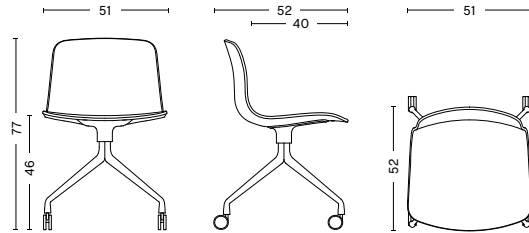

SHELL COLOUR

BASE FINISH

DIMENSIONS

WIDTH / 51 cm / 20.08"

DEPTH / 52 cm / 20.47"

HEIGHT / 77 cm / 30.31"

SEAT HEIGHT / 46 cm / 18.11"

SEAT DEPTH / 40 cm / 15.75"