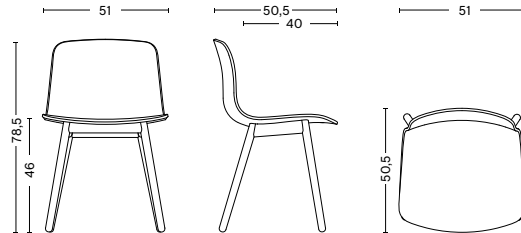

SHELL COLOUR

BASE FINISH

DIMENSIONS

WIDTH / 51 cm / 20.08"
DEPTH / 50,5 cm / 19.88"
HEIGHT / 78,5 cm / 30.91"
SEAT HEIGHT / 46 cm / 18.11"
SEAT DEPTH / 40 cm / 15.75"

GLIDERS

PLASTIC GLIDER (STANDARD ON ALL) / Suitable for most floorings which are not too sensitive.