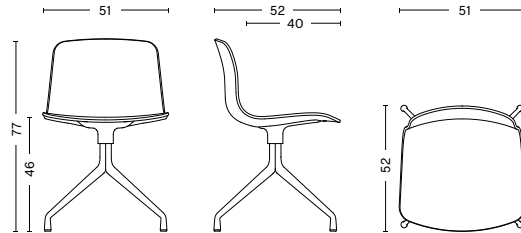

SHELL COLOUR

BASE FINISH

DIMENSIONS

WIDTH / 51 cm / 20.08"

DEPTH / 52 cm / 20.47"

HEIGHT / 77 cm / 30.31"

SEAT HEIGHT / 46 cm / 18.11"

SEAT DEPTH / 40 cm / 15.75"