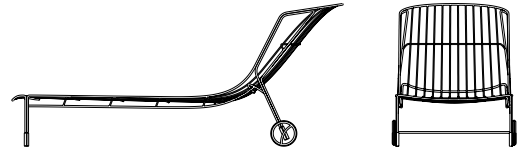

Tait.

Tidal Collection

Designed by Trent Jansen

Tidal takes you to the sun-streaked summers of Australia, capturing the stylish simplicity of days spent poolside and by the beach. Inspired by Australia's surf culture, Trent Jansen applied science to his design, studying wave formations and diagrams. Incorporating dining, lounge and sunlounge elements, elegant construction and expert craftsmanship prevail throughout. The stainless steel wire frame is particularly suited to coastal and poolside applications.

Dining Chair

570mm x 455mm x 770mm H
(22.5in. x 18in. x 30.25in. H)
(450mm / 17.75in. seat height)

Lounger

710mm x 560mm x 710mm H
(28in. x 22in. x 28in. H)
(400mm / 15.75in. seat height)

Sunlounge

1885mm x 740mm x 830mm H
(74.25in. x 25.25in. x 32.75in. H)
(300mm / 11.75in. seat height)

Dining Table

900mm Dia x 730mm H
(35.5in. Dia x 28.75in. H)

Coffee Table (Round)

750mm Dia x 350mm H
(29.5in. Dia x 13.75in. H)

Coffee Table (Rectangle)

940mm x 580mm x 350mm H
(37in. x 22.75in. x 13.75in. H)

Side Table

380mm Dia x 450mm H
(15in. Dia x 17.75in. H)

Materials

Stainless steel wire frame.
Glass or porcelain table tops.
Silicon rubber sun lounge wheel rim.
Thermoplastic rubber socks.

Finishes

Wire frame can be electro polished or powder coated in a range of UV-stable colours.
Socks available in three colours.