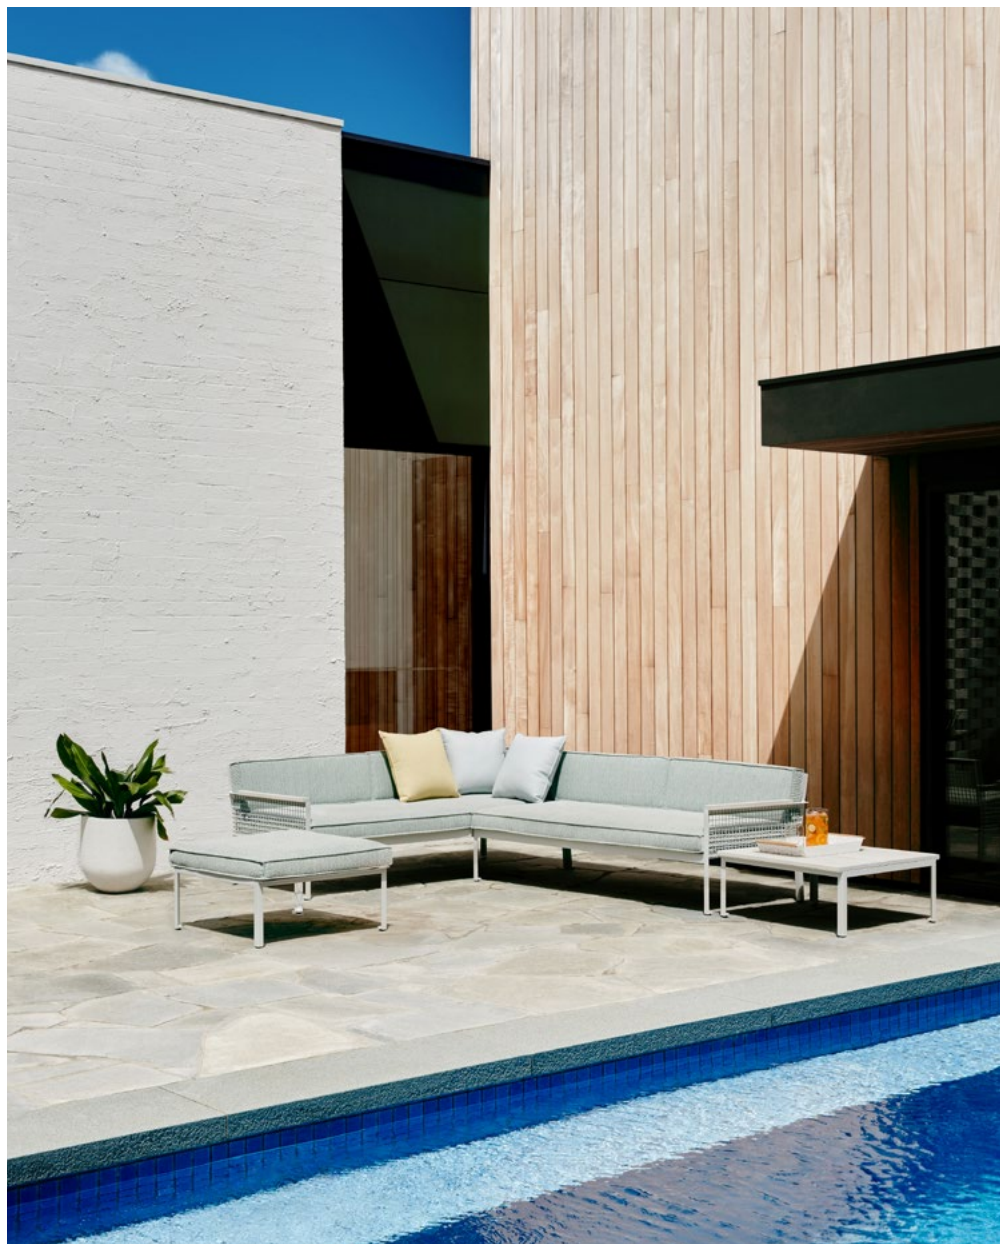

designcraft

Cnr Monaro Hwy & Sheppard St

Hume ACT 2620

02 6290 4900

info@designcraft.net.au

www.designcraft.net.au

Breeze Collection

---

designcraft

Tait.