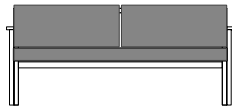

Sofa

1540mm x 810mm x 660mm H
(60.5in. x 32in. x 26in. H)
1840mm x 810mm x 660mm H
(72.5in. x 32in. x 26in. H)
(380mm / 15in. seat height)

2140mm x 810mm x 660mm H
(84.25in. x 32in. x 26in. H)
2440mm x 810mm x 660mm H
(96in. x 32in. x 26in. H)
(380mm / 15in. seat height)

Lounger

720mm x 670mm x 660mm H
(28.25in. x 26.5in. x 26in. H)
(360mm / 14.25in. seat height)

Coffee Table

750mm x 750mm x 320mm H
(29.5in. x 29.5in. x 12.5in. H)
900mm x 590mm x 320mm H
(35.5in. x 23.25in. x 12.5in. H)

Left / Right Module

1490mm x 810mm x 660mm H
(58.75in. x 32in. x 26in. H)
1790mm x 810mm x 660mm H
(70.5in. x 32in. x 26in. H)
2090mm x 810mm x 660mm H
(82.25in. x 32in. x 26in. H)
2390mm x 810mm x 660mm H
(94.0in. x 32in. x 26in. H)
(380mm / 15in. seat height)

Centre Module

1440mm x 810mm x 660mm H
(56.75in. x 32in. x 26in. H)
1740mm x 810mm x 660mm H
(68.5in. x 32in. x 26in. H)
2040mm x 810mm x 660mm H
(80.25in. x 32in. x 26in. H)
2340mm x 810mm x 660mm H
(92in. x 32in. x 26in. H)
(380mm / 15in. seat height)