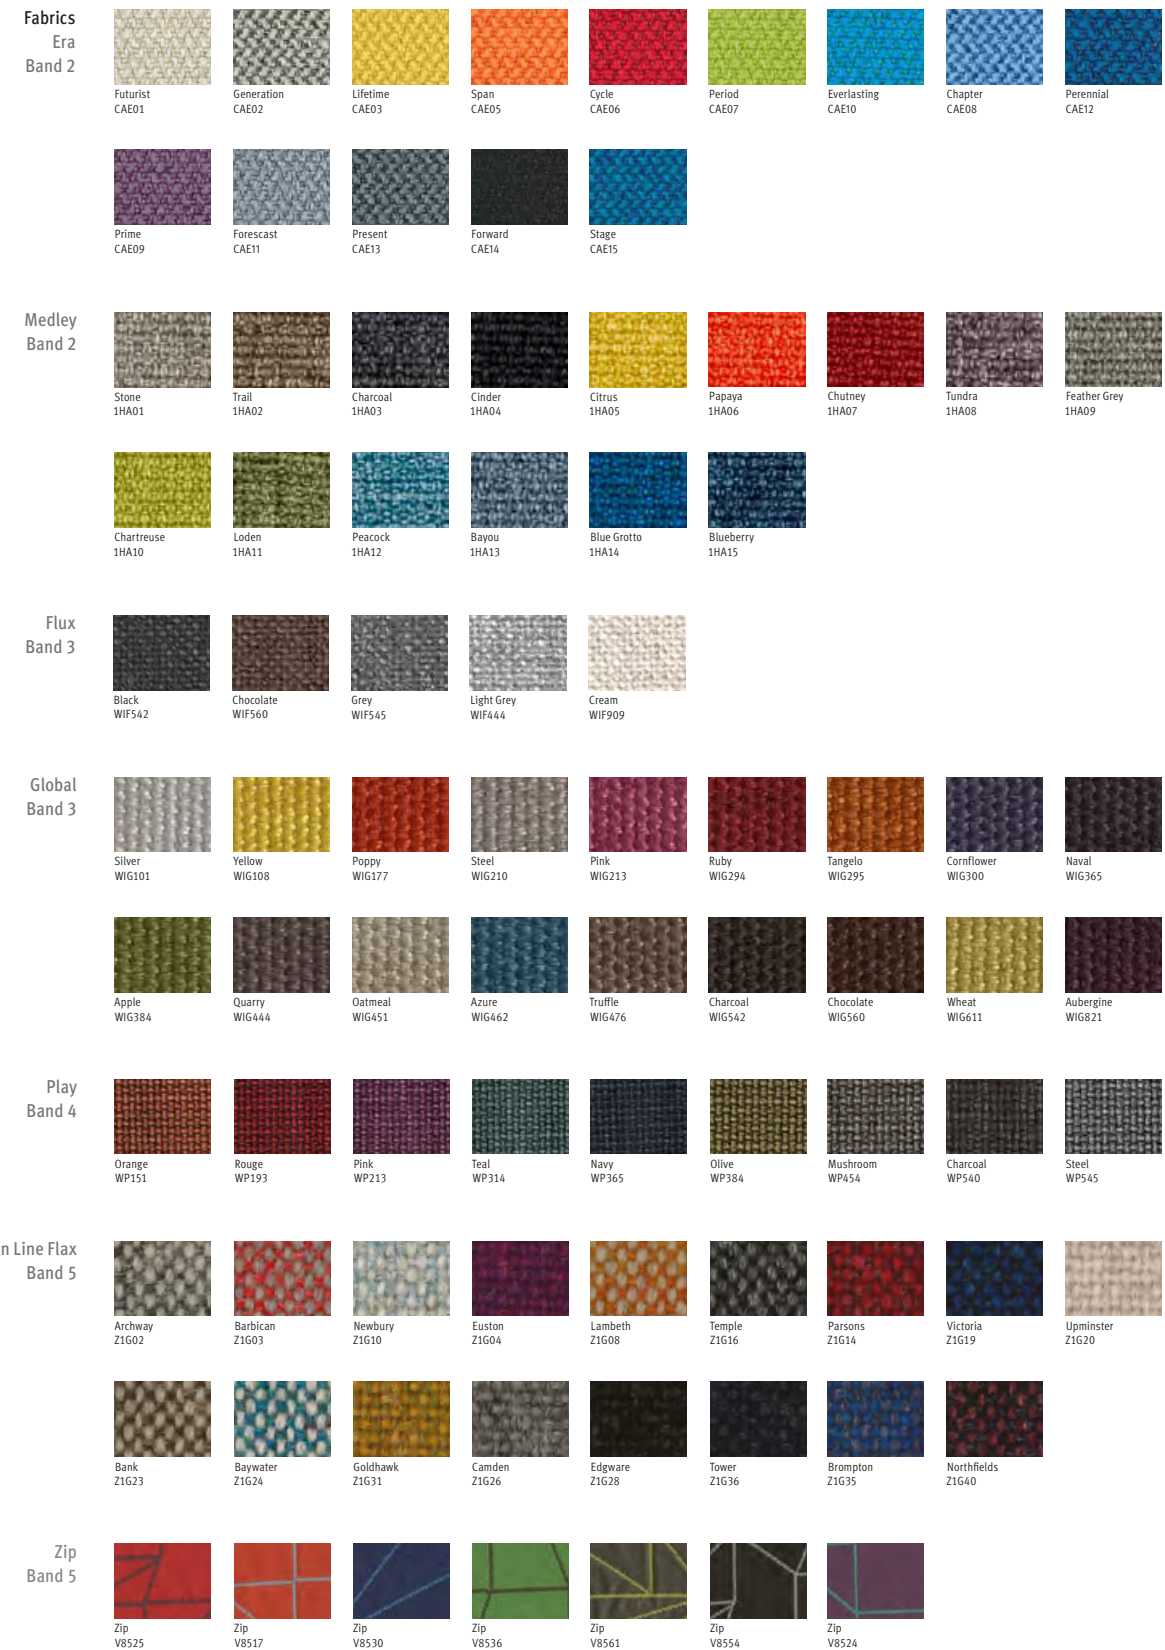

Materials

Sabha is available in a variety of finishes for fabrics, surfaces and frames, enabling you to customise and personalise your look.

Samples are representative of the material to be supplied and may not indicate an exact match; some variation may occur.

© 2017 Herman Miller Asia Pacific. All rights reserved.

Details

Fabrics Blazer Band 5

Aston Z1A02 Napier Z1A08 Oxford Z1A09 Winchester Z1A12 Wellington Z1A13 Durham Z1A14 Oriel Z1A18 Magdalene Z1A21 Balliol Z1A24

Accord 56S60 Alike 56S62 Huddle 56S65 Collaborate 56S68 Open 56S71 Success 56S76 Apt 56S80 Similar 56S81

Hemp Band 6

Dew V5316 Oat V5305 Bale V5302 Gorse V5303 Plough V5301 Arable V5304 Trough V5320 Hectare V5321 Dale V5318