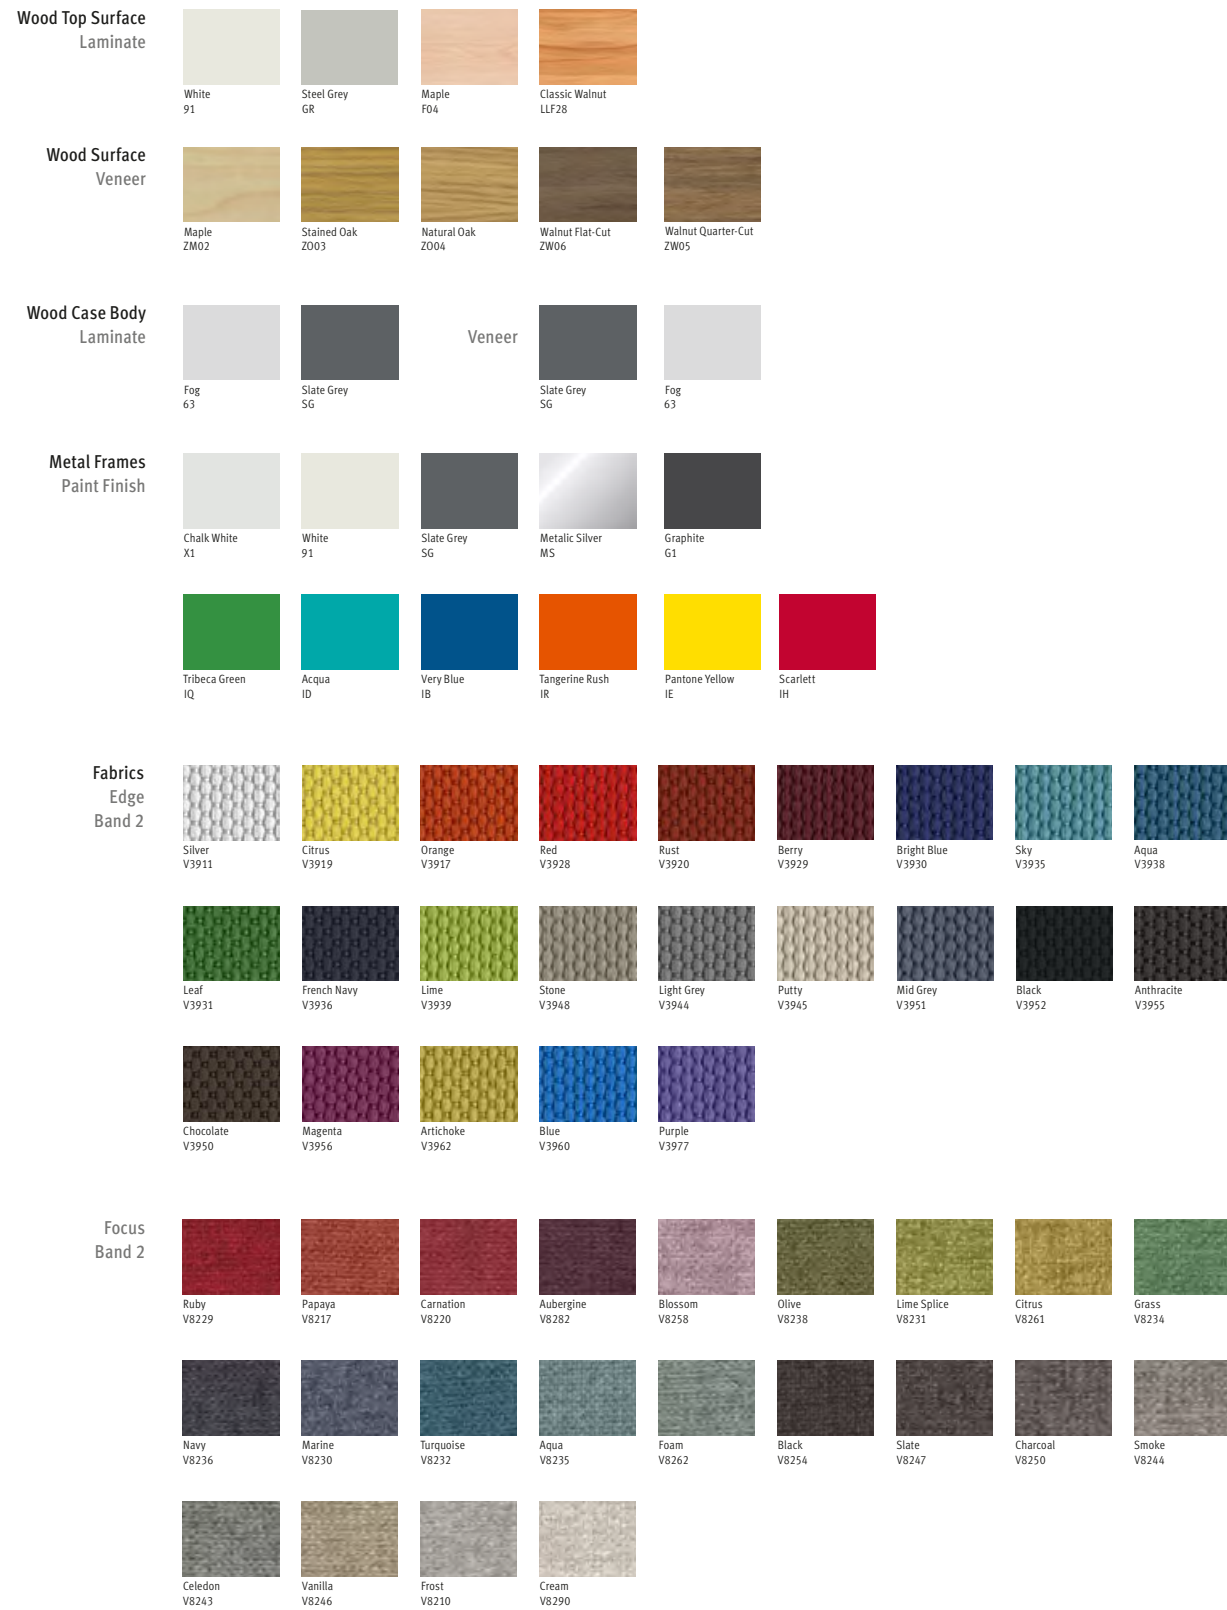

Materials

Sabha is available in a variety of finishes for fabrics, surfaces and frames, enabling you to customise and personalise your look.

Samples are representative of the material to be supplied and may not indicate an exact match; some variation may occur.

Accord 56S60 Alike 56S62 Huddle 56S65 Collaborate 56S68 Open 56S71 Success 56S76 Apt 56S80 Similar 56S81

Hemp Band 6

Dew V5316 Oat V5305 Bale V5302 Gorse V5303 Plough V5301 Arable V5304 Trough V5320 Hectare V5321 Dale V5318