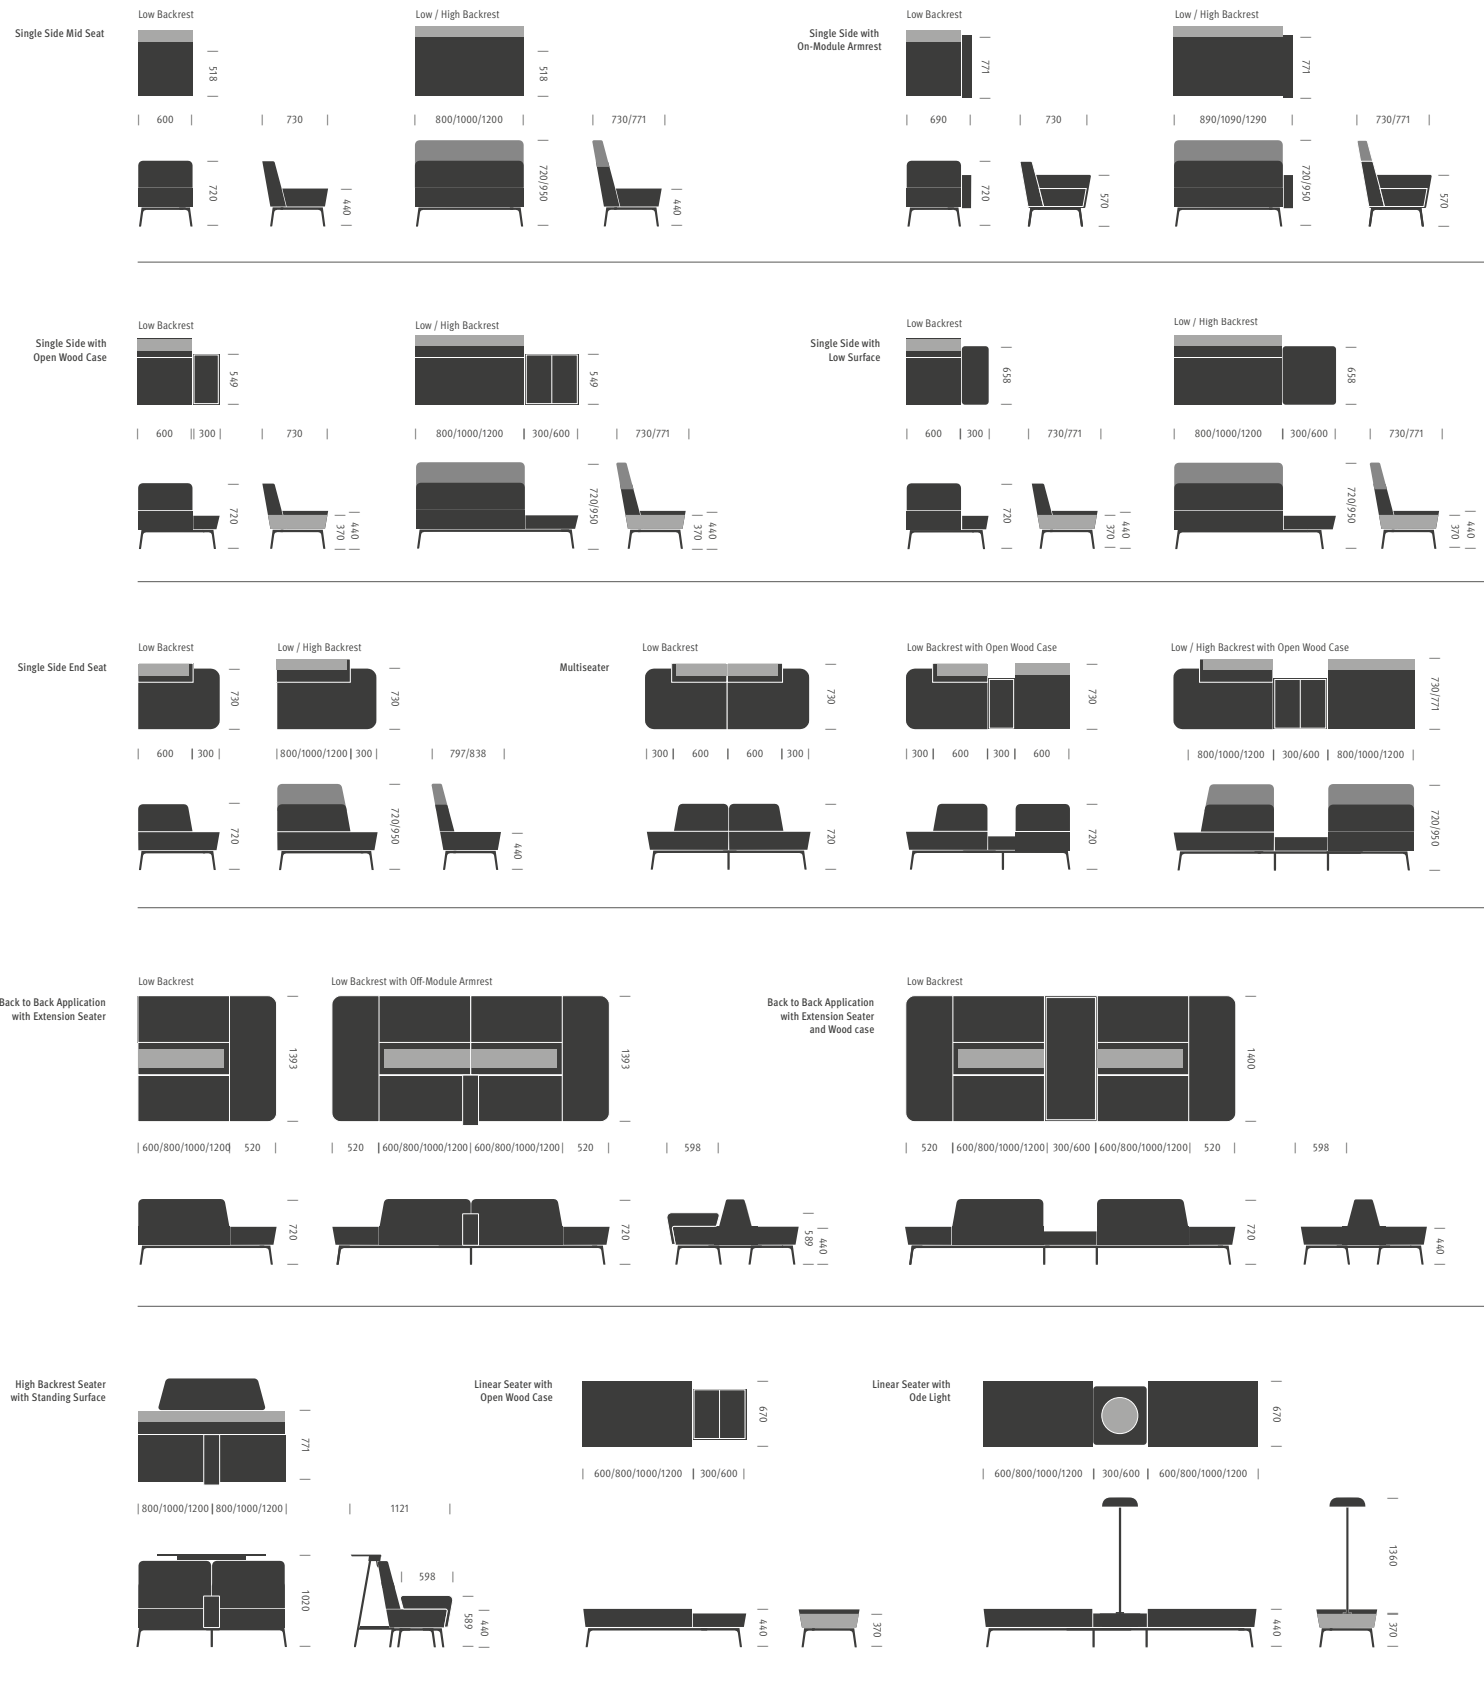

Statement of Line

Sabha's modular kit of parts can be configured to create a variety of individual and group settings to support a range of activities – from creating and contemplating to conversing and sharing.

A Promise for Everyday Usability

Sabha Sabha Collaborative Seating is covered by our 12 years limited warranty, 5-year guarantee to the fabrics and foam, that fully reflects our confidence in its performance and craftsmanship. 3-year Sabha Ode™ Lamps.

Sabha Certificate: AFRDI - March 2018; BIFMA - Ready; GreenTag™ - March 2018; Green Guard - Ready; GB - Ready
Ode™ Lamp Certificate: CB, SAA and CE