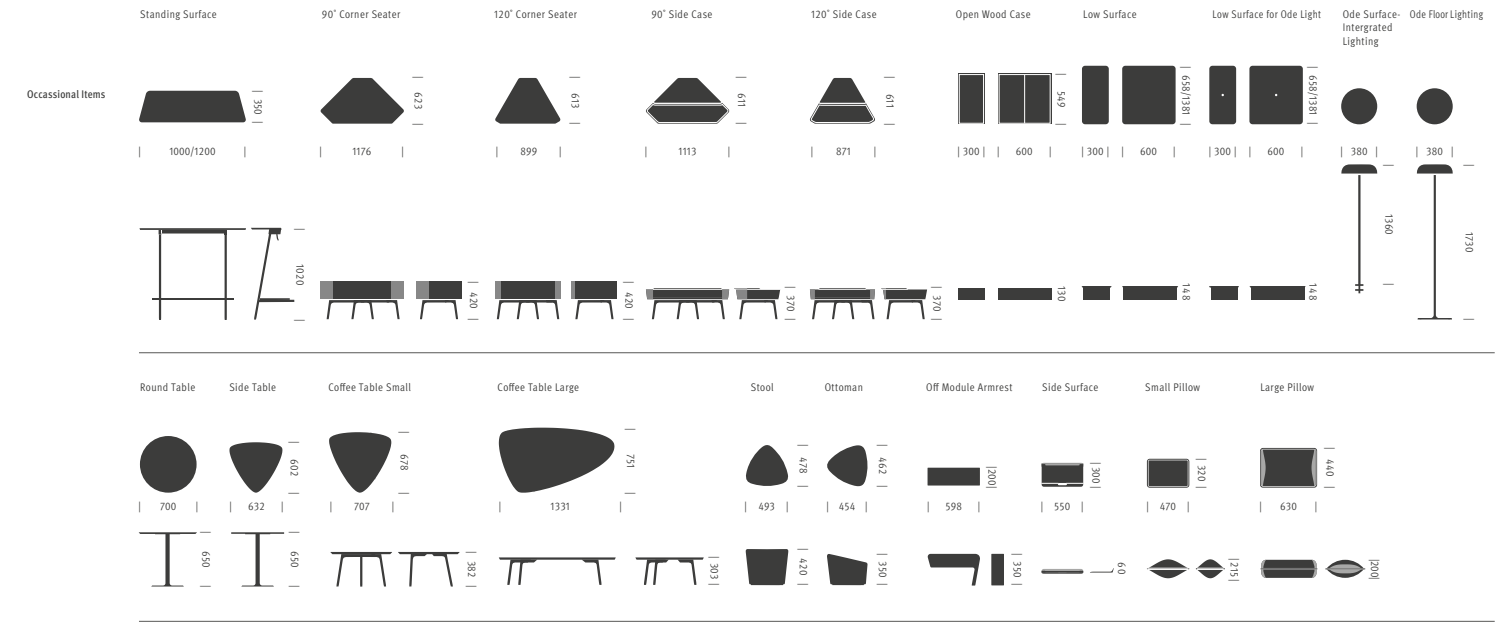

Statement of Line

Sabha's modular kit of parts can be configured to create a variety of individual and group settings to support a range of activities – from creating and contemplating to conversing and sharing.

A Promise for Everyday Usability

Sabha Sabha Collaborative Seating is covered by our 12 years limited warranty, 5-year guarantee to the fabrics and foam, that fully reflects our confidence in its performance and craftsmanship. 3-year Sabha Ode™ Lamps.

Sabha Certificate: AFRDI - March 2018; BIFMA - Ready; GreenTag™ - March 2018; Green Guard - Ready; GB - Ready
Ode™ Lamp Certificate: CB, SAA and CE