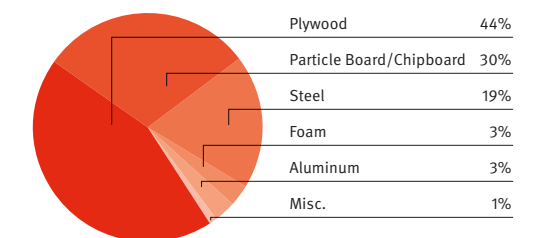

Remarks: All dimensions are in millimeters. The measurement of the above may not indicate an exact match, some variance may occur on the actual product.