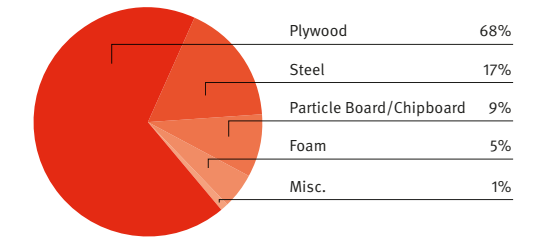

Remarks: All dimensions are in millimeters. The measurement of the above may not indicate an exact match, some variance may occur on the actual product.