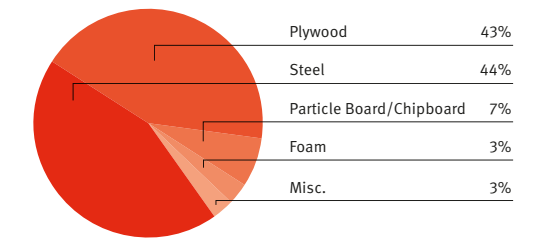

Remarks: All dimensions are in millimeters. The measurement of the above may not indicate an exact match, some variance may occur on the actual product.