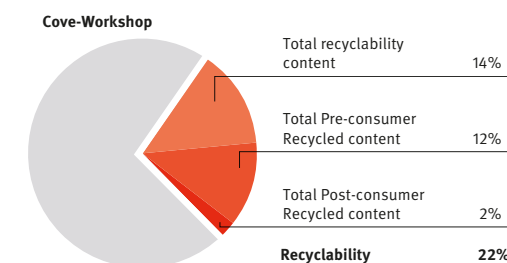

Remarks: All dimensions are in millimeters. The measurement of the above may not indicate an exact match, some variance may occur on the actual product.