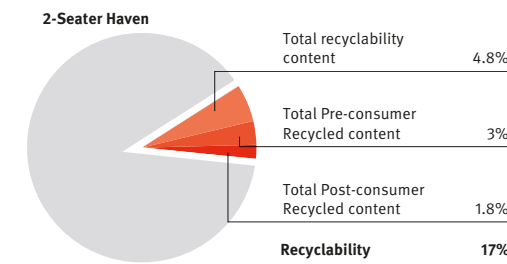

Remarks: All dimensions are in millimeters. The measurement of the above may not indicate an exact match, some variance may occur on the actual product.