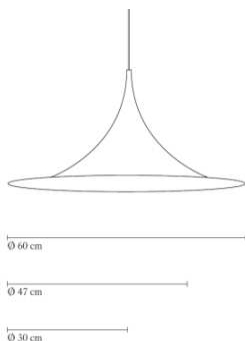

SM1, SM2, SM3

COLOURS

FACTS

MEASUREMENT - L X W X H MM

Lamp rosette height: 57 mm
Lamp rosette diameter: 114 mm
Shade height: 150 mm
Shade diameter: Ø300 mm
Cable length, exposed: APP. 2200 mm
Cable length, total: APP. 2500 mm

WEIGHT ITEM - LAMP INCL. WIRE AND ROSETTE

530 g

PACKAGING TYPE

Cardboard box

PACKAGING MEASUREMENT - L X W X H CM

L:33 X W:33 X H:20 cm

WEIGHT PACKAGING - MATERIAL TYPE (recyclable)

- Delivery note: 5 g
- PE-LD PolyEthylen, bottom and top: 42 g
- Socket protection: 11 g
- Brown paper post (2 pcs. Triangles and rosette box): 208 g
- PE polybag: 61 g
- Cardboard, outer white box w/5ply Corrugated: 400 g
- Screws: 7 g
- Light bulb: 38 g

WEIGHT PACKAGING - TOTAL

1302 g

NUMBER OF PARCELS

1 pcs.